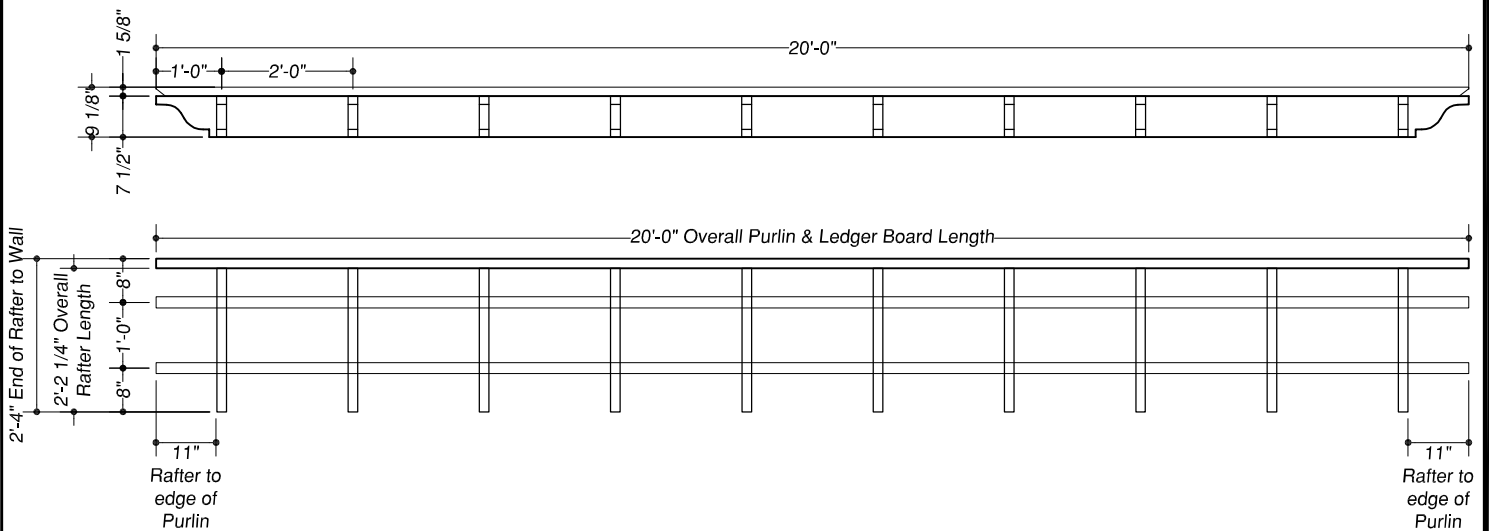

Eyebrow Size:	20'-0"	2'-4"			
Ledger Board Qty. & Size:	1	2"x8"x11'			
Ledger Board Tails:	2	Spartan	Purlin Size:	2"x2"x11'	
Flush mount Rafter Bracket:	10		Purlin Qty:	2	
Rafter Qty. & Size:	10	2"x8"x2'-2"	Purlin Decorative Ends:	4	2*Purlins
Rafter Tails:	20	Spartan	Purlin Screws:	20	Rafters* Purlin

**ARBORSDIRECT™**

20'-0"x2'-4" Eyebrow Arbor