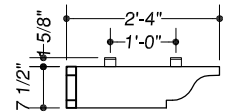

Eyebrow Size:	20'-0"	2'-4"			
Ledger Board Qty. & Size:	1	2"x8"x11'			
Ledger Board Tails:	2	Spartan	Purlin Size:	2"x2"x11'	
Flush mount Rafter Bracket:	10		Purlin Qty:	2	
Rafter Qty. & Size:	10	2"x8"x2'-2"	Purlin Decorative Ends:	4	2*Purlins
Rafter Tails:	20	Spartan	Purlin Screws:	20	Rafters* Purlin

**ARBORSDIRECT™**

20'-0"x2'-4" Eyebrow Arbor