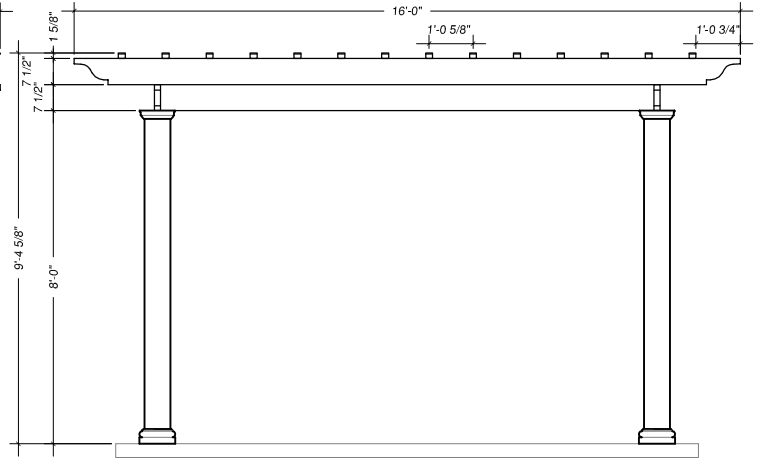

Contents

- (4) 10"x10"x8'-0" Square Pultruded Columns
- (4) 10" Square Poly Cap/Base Sets
- (4) 8'-0" Steel Threaded Rod
- (4) 10" Aluminum Top Anchor Plate
- (4) Stainless Steel Column Hardware Set
- (9) 2"x8"x16' Fiberglass Rafters
- (18) Decorative Spartan Rafter Tails
- (36) Aluminum Angles
- (72) Stainless Steel Rafter Screws
- (14) 2"x2"x16' Purlins
- (28) Decorative Ends
- (126) Stainless Steel Purlin Screws
- (2) 2"x8"x11'-10" Header Supports
- (2) 2"x8"x16' Rafter Supports
- (4) Decorative Rafter Tails

**ARBORSDIRECT™**

16'-0"x16'-0" Standard Pergola