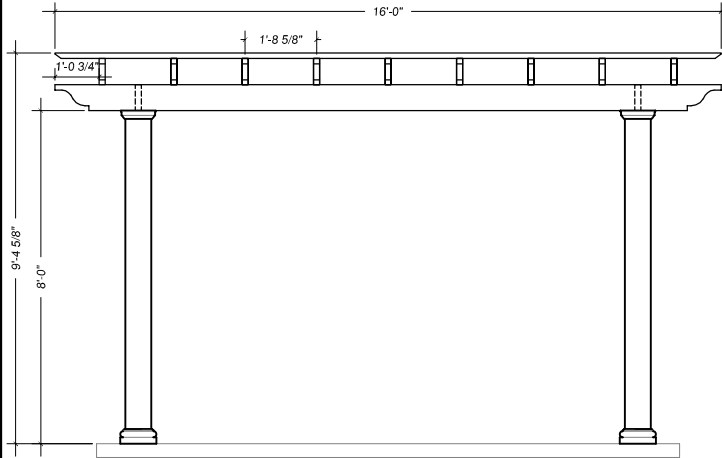

Contents

- (4) 10"x10"x8'-0" Square Pultruded Columns
- (4) 10" Square Poly Cap/Base Sets
- (4) 8'-0" Steel Threaded Rod
- (4) 10" Aluminum Top Anchor Plate
- (4) Stainless Steel Column Hardware Set
- (9) 2"x8"x16' Fiberglass Rafters
- (18) Decorative Spartan Rafter Tails
- (36) Aluminum Angles
- (72) Stainless Steel Rafter Screws
- (14) 2"x2"x16' Purlins
- (28) Decorative Ends
- (126) Stainless Steel Purlin Screws
- (2) 2"x8"x11'-10" Header Supports
- (2) 2"x8"x16' Rafter Supports
- (4) Decorative Rafter Tails

**ARBORSDIRECT™**

16'-0"x16'-0" Standard Pergola