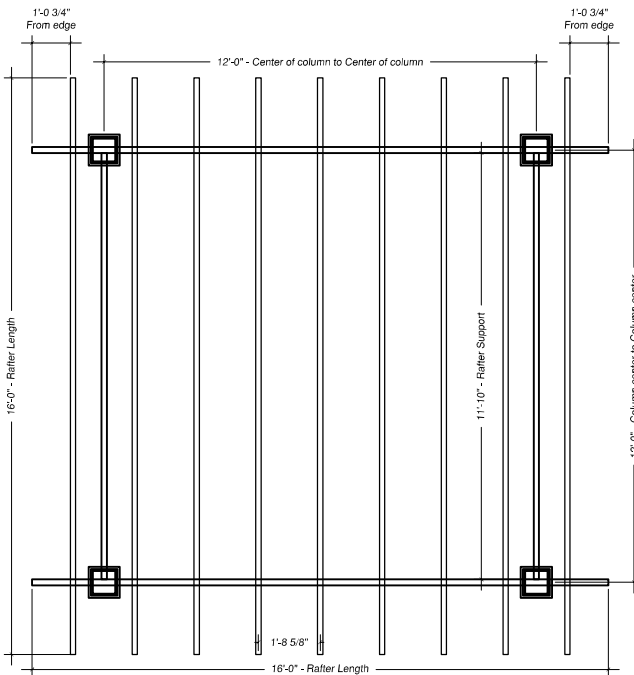

Contents

- (4) 10"x10"x8'-0" Square Pultruded Columns
- (4) 10" Square Poly Cap/Base Sets
- (4) 8'-0" Steel Threaded Rod
- (4) 10" Aluminum Top Anchor Plate
- (4) Stainless Steel Column Hardware Set
- (9) 2"x8"x16' Fiberglass Rafters
- (18) Decorative Spartan Rafter Tails
- (36) Aluminum Angles
- (72) Stainless Steel Rafter Screws
- (14) 2"x2"x16' Purlins
- (28) Decorative Ends
- (126) Stainless Steel Purlin Screws
- (2) 2"x8"x11'-10" Header Supports
- (2) 2"x8"x16' Rafter Supports
- (4) Decorative Rafter Tails

**ARBORSDIRECT™**

16'-0"x16'-0" Standard Pergola