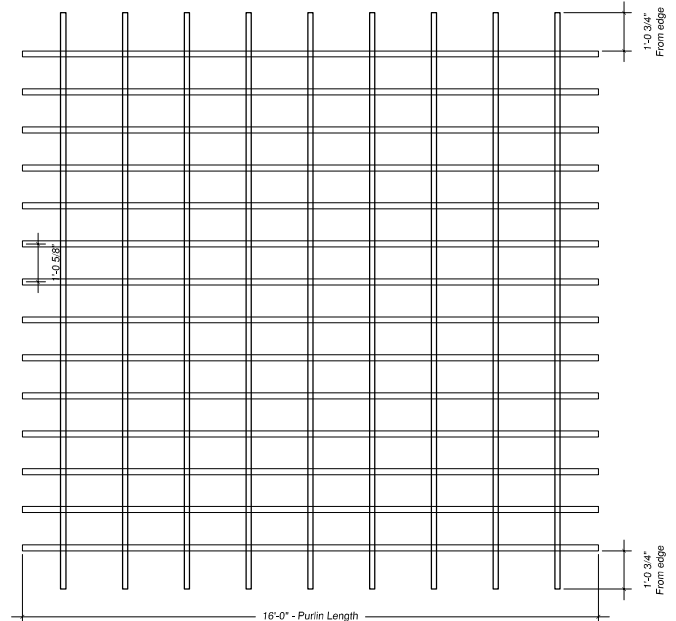

Contents

- (4) 10"x10"x8'-0" Square Pultruded Columns
- (4) 10" Square Poly Cap/Base Sets
- (4) 8'-0" Steel Threaded Rod
- (4) 10" Aluminum Top Anchor Plate
- (4) Stainless Steel Column Hardware Set
- (9) 2"x8"x16' Fiberglass Rafters
- (18) Decorative Spartan Rafter Tails
- (36) Aluminum Angles
- (72) Stainless Steel Rafter Screws
- (14) 2"x2"x16' Purlins
- (28) Decorative Ends
- (126) Stainless Steel Purlin Screws
- (2) 2"x8"x11'-10" Header Supports
- (2) 2"x8"x16' Rafter Supports
- (4) Decorative Rafter Tails

**ARBORSDIRECT™**

16'-0"x16'-0" Standard Pergola