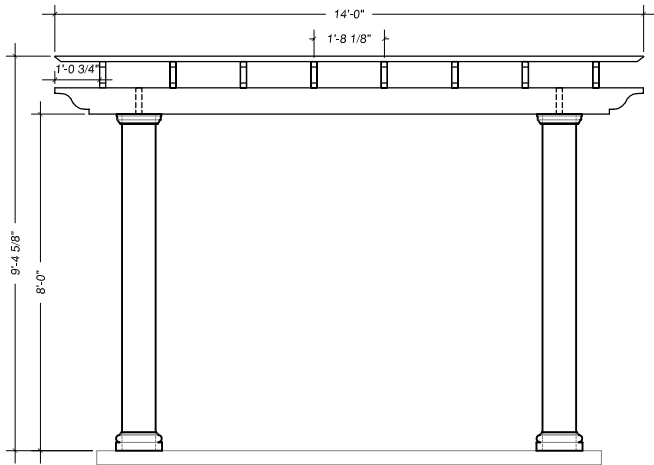

Contents

- (4) 10"x8'-0" Round Pultruded Columns
- (4) 10" Round Poly Cap/Base Sets
- (4) 8'-0" Steel Threaded Rod
- (4) 10" Aluminum Top Anchor Plate
- (4) Stainless Steel Column Hardware Set
- (8) 2"x8"x14' Fiberglass Rafters
- (16) Decorative Spartan Rafter Tails
- (32) Aluminum Angles
- (64) Stainless Steel Rafter Screws
- (12) 2"x2"x14' Purlins
- (24) Decorative Ends
- (96) Stainless Steel Purlin Screws
- (2) 2"x8"x9'-10" Header Supports
- (2) 2"x8"x14' Rafter Supports
- (4) Decorative Rafter Tails

ARBORSDIRECT™

14'-0"x14'-0" Standard Pergola

1015 Brundidge Blvd. P.O. Box 589 Troy, Alabama 36081 1.800.930.7495 Fax 334.566.4629 www.arborsdirect.com