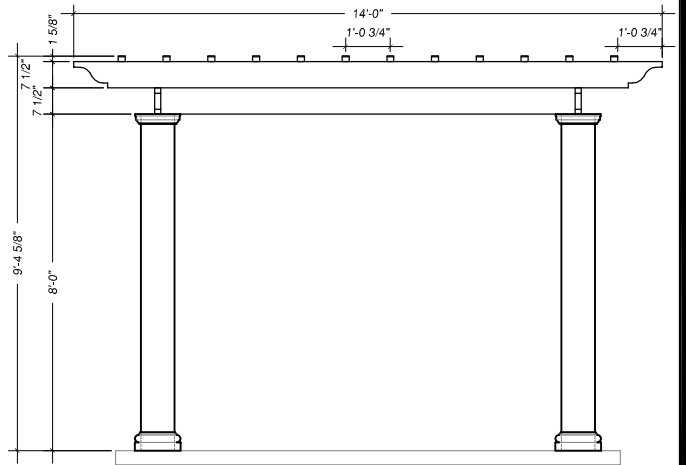

Contents

- (4) 10"x8'-0" Round Pultruded Columns
- (4) 10" Round Poly Cap/Base Sets
- (4) 8'-0" Steel Threaded Rod
- (4) 10" Aluminum Top Anchor Plate
- (4) Stainless Steel Column Hardware Set
- (8) 2"x8"x14' Fiberglass Rafters
- (16) Decorative Spartan Rafter Tails
- (32) Aluminum Angles
- (64) Stainless Steel Rafter Screws
- (12) 2"x2"x14' Purlins
- (24) Decorative Ends
- (96) Stainless Steel Purlin Screws
- (2) 2"x8"x9'-10" Header Supports
- (2) 2"x8"x14' Rafter Supports
- (4) Decorative Rafter Tails

ARBORSDIRECT™

14'-0"x14'-0" Standard Pergola

1015 Brundidge Blvd. P.O. Box 589 Troy, Alabama 36081 1.800.930.7495 Fax 334.566.4629 www.arborsdirect.com