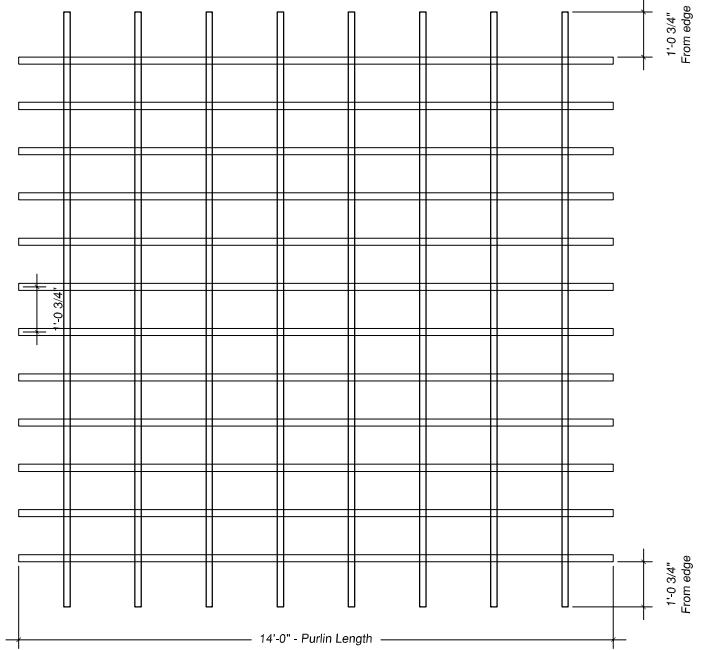

Contents

- (4) 10"x8'-0" Round Pultruded Columns
- (4) 10" Round Poly Cap/Base Sets
- (4) 8'-0" Steel Threaded Rod
- (4) 10" Aluminum Top Anchor Plate
- (4) Stainless Steel Column Hardware Set
- (8) 2"x8"x14' Fiberglass Rafters
- (16) Decorative Spartan Rafter Tails
- (32) Aluminum Angles
- (64) Stainless Steel Rafter Screws
- (12) 2"x2"x14' Purlins
- (24) Decorative Ends
- (96) Stainless Steel Purlin Screws
- (2) 2"x8"x9'-10" Header Supports
- (2) 2"x8"x14' Rafter Supports
- (4) Decorative Rafter Tails

ARBORSDIRECT™

14'-0"x14'-0" Standard Pergola

1015 Brundidge Blvd. P.O. Box 589 Troy, Alabama 36081 1.800.930.7495 Fax 334.566.4629 www.arborsdirect.com