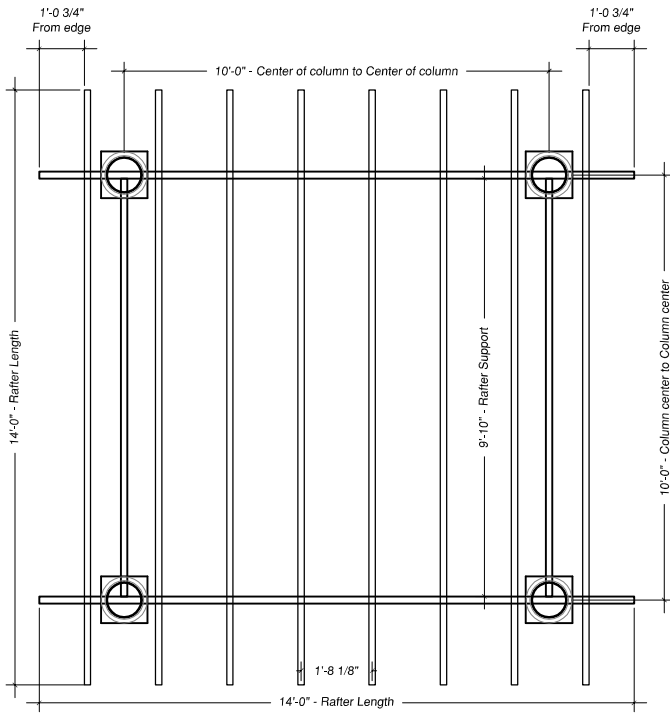

Contents

- (4) 10"x8'-0" Round Pultruded Columns
- (4) 10" Round Poly Cap/Base Sets
- (4) 8'-0" Steel Threaded Rod
- (4) 10" Aluminum Top Anchor Plate
- (4) Stainless Steel Column Hardware Set
- (8) 2"x8"x14' Fiberglass Rafters
- (16) Decorative Spartan Rafter Tails
- (32) Aluminum Angles
- (64) Stainless Steel Rafter Screws
- (12) 2"x2"x14' Purlins
- (24) Decorative Ends
- (96) Stainless Steel Purlin Screws
- (2) 2"x8"x9'-10" Header Supports
- (2) 2"x8"x14' Rafter Supports
- (4) Decorative Rafter Tails

ARBORSDIRECT™

14'-0"x14'-0" Standard Pergola

1015 Brundidge Blvd. P.O. Box 589 Troy, Alabama 36081 1.800.930.7495 Fax 334.566.4629 www.arborsdirect.com