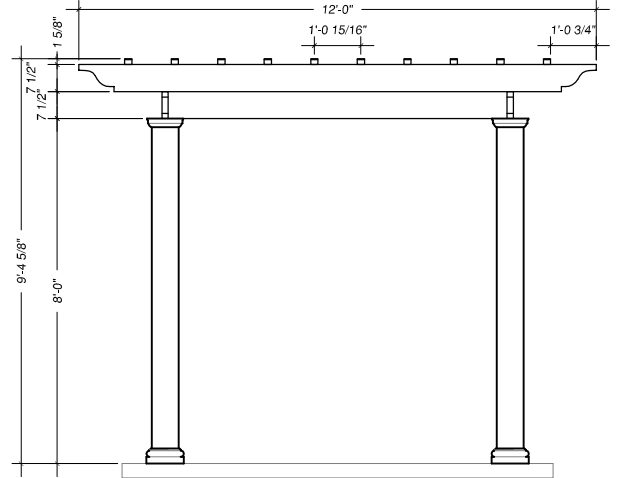

Contents

- (4) 8"x8"x8'-0" Square Pultruded Columns
- (4) 8" Square Poly Cap/Base Sets
- (4) 8'-0" Steel Threaded Rod
- (4) 10" Aluminum Top Anchor Plate
- (4) Stainless Steel Column Hardware Set
- (7) 2"x8"x12' Fiberglass Rafters
- (14) Decorative Spartan Rafter Tails
- (28) Aluminum Angles
- (56) Stainless Steel Rafter Screws
- (10) 2"x2"x12' Purlins
- (20) 2"x2"x12' Decorative Ends
- (70) Stainless Steel Purlin Screws
- (2) 2"x8"x7'-10" Header Supports
- (2) 2"x8"x12' Rafter Supports
- (4) Decorative Rafter Tails

Rafters & Rafter Supports

Rafters & Purlins

ARBORSDIRECT™

12'-0"x12'-0" Standard Pergola