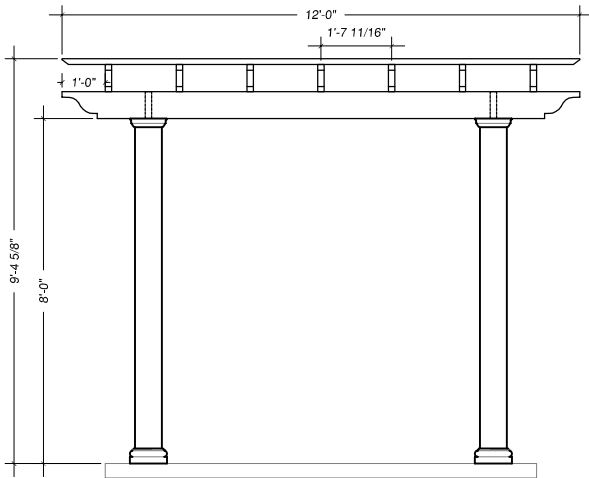

Contents

- (4) 8"x8"x8'-0" Square Pultruded Columns
- (4) 8" Square Poly Cap/Base Sets
- (4) 8'-0" Steel Threaded Rod
- (4) 10" Aluminum Top Anchor Plate
- (4) Stainless Steel Column Hardware Set
- (7) 2"x8"x12' Fiberglass Rafters
- (14) Decorative Spartan Rafter Tails
- (28) Aluminum Angles
- (56) Stainless Steel Rafter Screws
- (10) 2"x2"x12' Purlins
- (20) 2"x2"x12' Decorative Ends
- (70) Stainless Steel Purlin Screws
- (2) 2"x8"x7'-10" Header Supports
- (2) 2"x8"x12' Rafter Supports
- (4) Decorative Rafter Tails

Rafters & Rafter Supports

Rafters & Purlins

ARBORSDIRECT™

12'-0"x12'-0" Standard Pergola