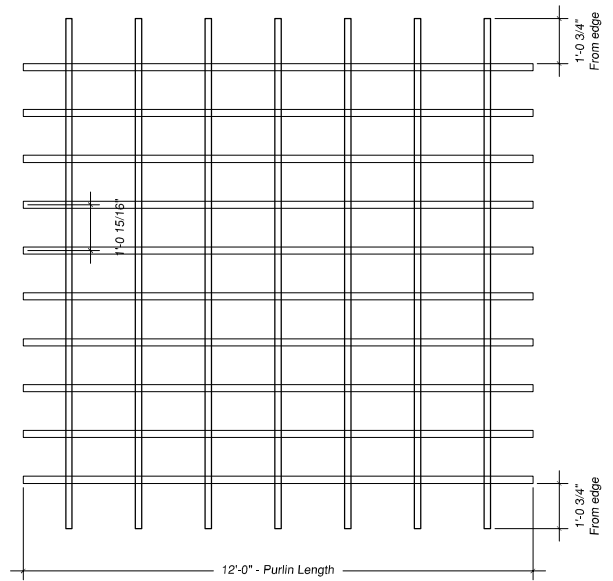

Contents

- (4) 8"x8"x8'-0" Square Pultruded Columns
- (4) 8" Square Poly Cap/Base Sets
- (4) 8'-0" Steel Threaded Rod
- (4) 10" Aluminum Top Anchor Plate
- (4) Stainless Steel Column Hardware Set
- (7) 2"x8"x12' Fiberglass Rafters
- (14) Decorative Spartan Rafter Tails
- (28) Aluminum Angles
- (56) Stainless Steel Rafter Screws
- (10) 2"x2"x12' Purlins
- (20) 2"x2"x12' Decorative Ends
- (70) Stainless Steel Purlin Screws
- (2) 2"x8"x7'-10" Header Supports
- (2) 2"x8"x12' Rafter Supports
- (4) Decorative Rafter Tails

Rafters & Rafter Supports

Rafters & Purlins

ARBORSDIRECT™

12'-0"x12'-0" Standard Pergola