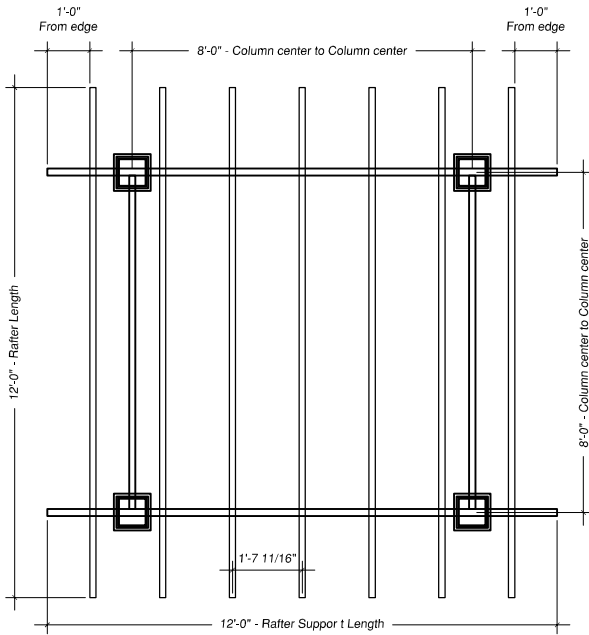

Contents

- (4) 8"x8"x8'-0" Square Pultruded Columns
- (4) 8" Square Poly Cap/Base Sets
- (4) 8'-0" Steel Threaded Rod
- (4) 10" Aluminum Top Anchor Plate
- (4) Stainless Steel Column Hardware Set
- (7) 2"x8"x12' Fiberglass Rafters
- (14) Decorative Spartan Rafter Tails
- (28) Aluminum Angles
- (56) Stainless Steel Rafter Screws
- (10) 2"x2"x12' Purlins
- (20) 2"x2"x12' Decorative Ends
- (70) Stainless Steel Purlin Screws
- (2) 2"x8"x7'-10" Header Supports
- (2) 2"x8"x12' Rafter Supports
- (4) Decorative Rafter Tails

Rafters & Rafter Supports

Rafters & Purlins

ARBORSDIRECT™

12'-0"x12'-0" Standard Pergola