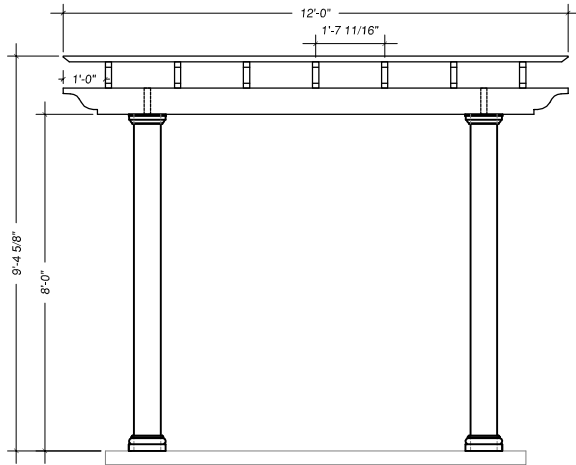

Contents

- (4) 8"x8'-0" Round Pultruded Columns
- (4) 8" Round Poly Cap/Base Sets
- (4) 8'-0" Steel Threaded Rod
- (4) 10" Aluminum Top Anchor Plate
- (4) Stainless Steel Column Hardware Set
- (7) 2"x8"x12' Fiberglass Rafters
- (14) Decorative Spartan Rafter Tails
- (28) Aluminum Angles
- (56) Stainless Steel Rafter Screws
- (10) 2"x2"x12' Purlins
- (20) 2"x2"x12' Decorative Ends
- (70) Stainless Steel Purlin Screws
- (2) 2"x8"x7'-10" Header Supports
- (2) 2"x8"x12' Rafter Supports
- (4) Decorative Rafter Tails

Rafters & Rafter Supports

Rafters & Purlins

**ARBORSDIRECT™**

12'-0"x12'-0" Standard Pergola