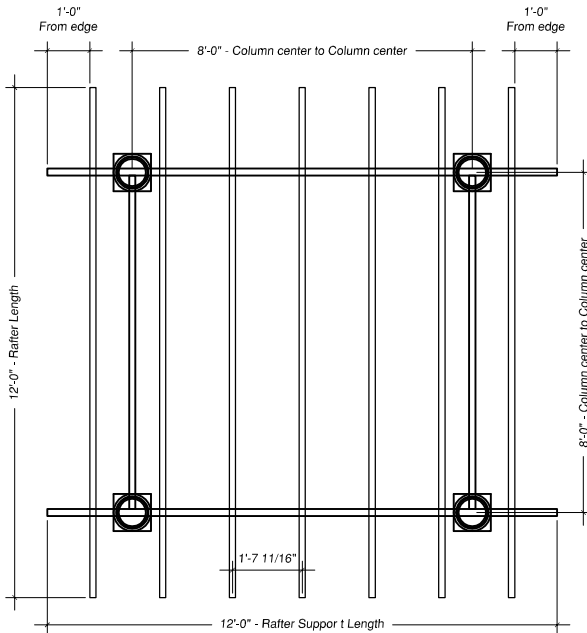

Contents

- (4) 8"x8'-0" Round Pultruded Columns
- (4) 8" Round Poly Cap/Base Sets
- (4) 8'-0" Steel Threaded Rod
- (4) 10" Aluminum Top Anchor Plate
- (4) Stainless Steel Column Hardware Set
- (7) 2"x8"x12' Fiberglass Rafters
- (14) Decorative Spartan Rafter Tails
- (28) Aluminum Angles
- (56) Stainless Steel Rafter Screws
- (10) 2"x2"x12' Purlins
- (20) 2"x2"x12' Decorative Ends
- (70) Stainless Steel Purlin Screws
- (2) 2"x8"x7'-10" Header Supports
- (2) 2"x8"x12' Rafter Supports
- (4) Decorative Rafter Tails

Rafters & Rafter Supports

Rafters & Purlins

**ARBORSDIRECT™**

12'-0"x12'-0" Standard Pergola