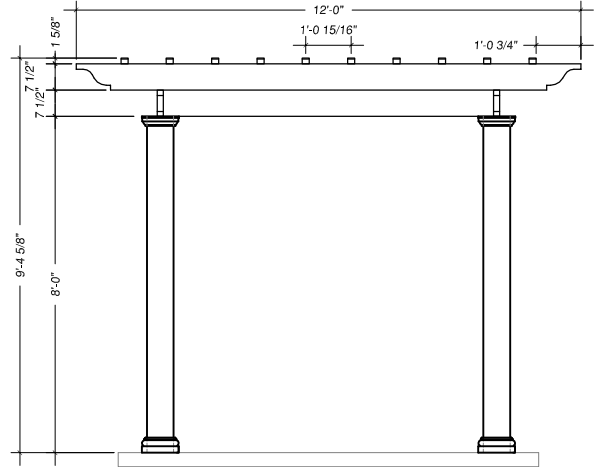

Contents

- (4) 8"x8'-0" Round Pultruded Columns
- (4) 8" Round Poly Cap/Base Sets
- (4) 8'-0" Steel Threaded Rod
- (4) 10" Aluminum Top Anchor Plate
- (4) Stainless Steel Column Hardware Set
- (7) 2"x8"x12' Fiberglass Rafters
- (14) Decorative Spartan Rafter Tails
- (28) Aluminum Angles
- (56) Stainless Steel Rafter Screws
- (10) 2"x2"x12' Purlins
- (20) 2"x2"x12' Decorative Ends
- (70) Stainless Steel Purlin Screws
- (2) 2"x8"x7'-10" Header Supports
- (2) 2"x8"x12' Rafter Supports
- (4) Decorative Rafter Tails

Rafters & Rafter Supports

Rafters & Purlins

**ARBORSDIRECT™**

12'-0"x12'-0" Standard Pergola