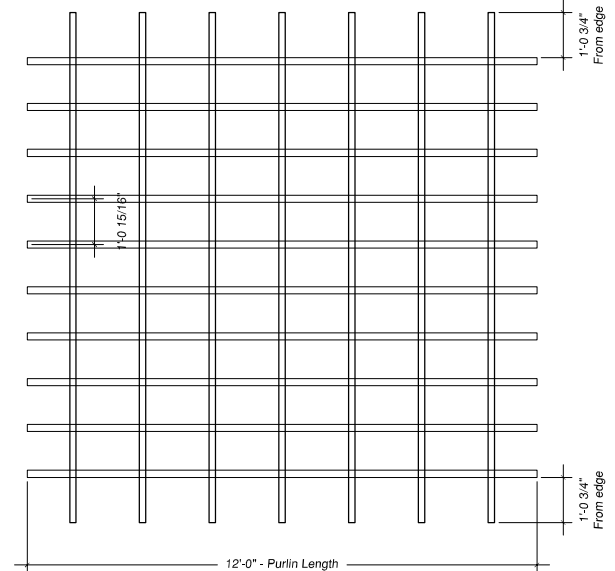

Contents

- (4) 8"x8'-0" Round Pultruded Columns
- (4) 8" Round Poly Cap/Base Sets
- (4) 8'-0" Steel Threaded Rod
- (4) 10" Aluminum Top Anchor Plate
- (4) Stainless Steel Column Hardware Set
- (7) 2"x8"x12' Fiberglass Rafters
- (14) Decorative Spartan Rafter Tails
- (28) Aluminum Angles
- (56) Stainless Steel Rafter Screws
- (10) 2"x2"x12' Purlins
- (20) 2"x2"x12' Decorative Ends
- (70) Stainless Steel Purlin Screws
- (2) 2"x8"x7'-10" Header Supports
- (2) 2"x8"x12' Rafter Supports
- (4) Decorative Rafter Tails

Rafters & Rafter Supports

Rafters & Purlins

**ARBORSDIRECT™**

12'-0"x12'-0" Standard Pergola